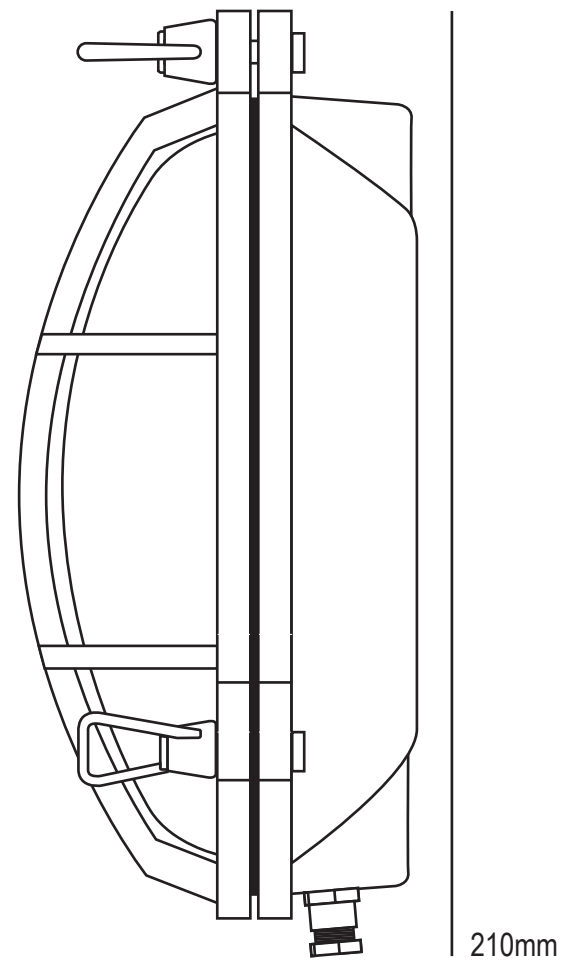

# Brass Bulkhead Fitting with Internal Fixing Points 7028

Product Code	Bulb Cap	Max Wattage	Bulb Type	Height/Length	Width/Diameter	Projection
7028	E27	60	GLS	210mm	190mm	95mm
<b>Available Finish</b>		Natural, Weathered or Chrome plated Brass, frosted diffuser				

Front View

190mm

Side View

95mm

Rated IP54  
Bulb Not Supplied  
Supplied unwired for direct connection to main supply(through cable gland).  
This product is available for specific markets. Low energy CFL compatible.