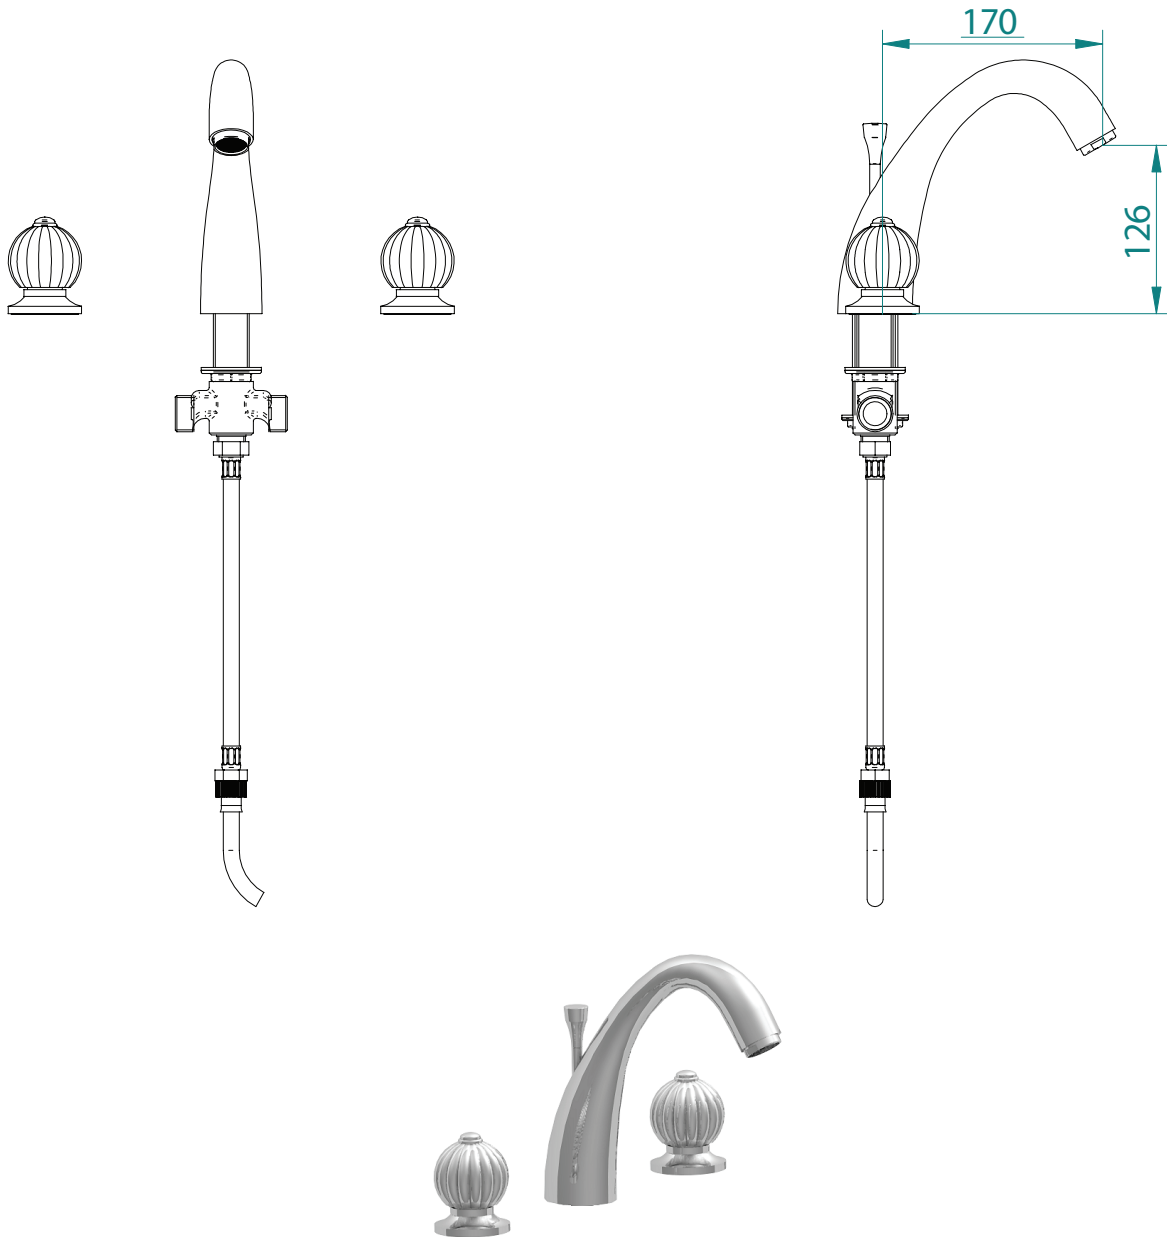

## Classical Brassware Collection

Globo

3-hole basin mixer kit

All taps are High pressure / pumped systems

We recommend that all products are purchased with the assistance of a specialist bathroom retailer and always installed by an experienced installer who is a member of a recognized association. All sizes quoted are nominal: items may vary by plus or minus 2% against the figures quoted. When planning installations where dimensions are critical, it is essential that the space allowed for individual items is physically checked. Imperial Bathrooms can not be held liable for any costs associated with items not fitting in any given area. The contents of this statement are based on information correct at the time of publication. We reserve the right to make alterations and changes in product characteristics, fixing, packaging, operation etc at any time without notice.