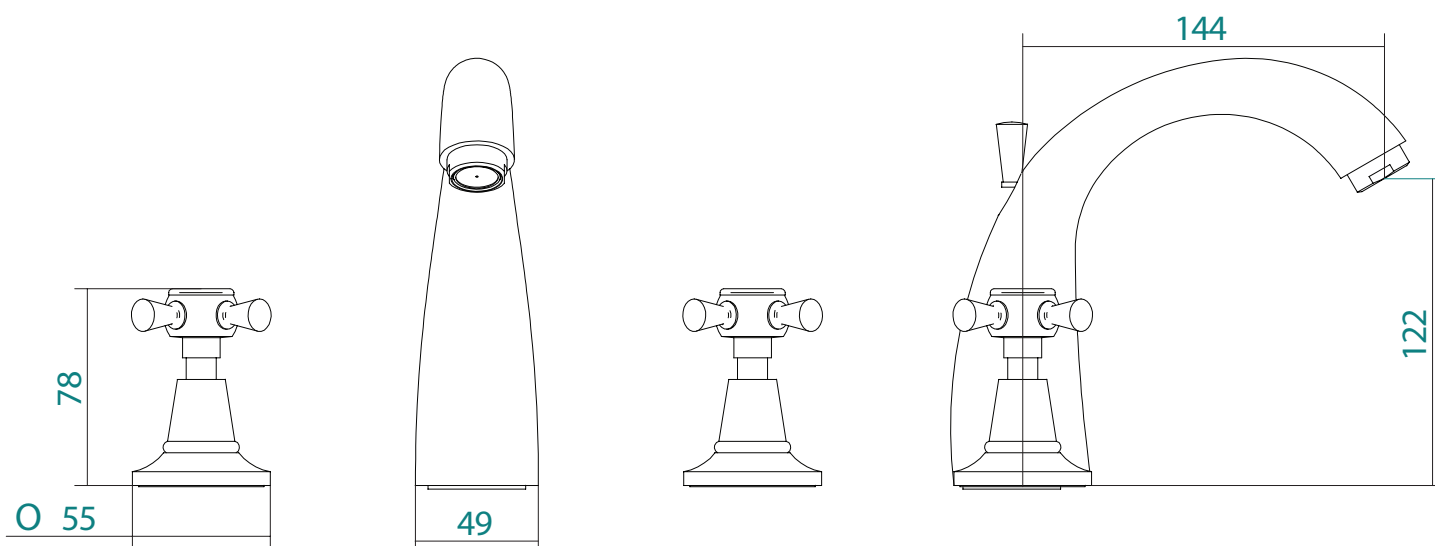

Contemporary Brassware Collection

Cisne

3-hole basin mixer kit

All taps are High pressure / pumped systems

We recommend that all products are purchased with the assistance of a specialist bathroom retailer and always installed by an experienced installer who is a member of a recognized association. All sizes quoted are nominal: items may vary by plus or minus 2% against the figures quoted. When planning installations where dimensions are critical, it is essential that the space allowed for individual items is physically checked. Imperial Bathrooms can not be held liable for any costs associated with items not fitting in any given area. The contents of this statement are based on information correct at the time of publication. We reserve the right to make alterations and changes in product characteristics, fixing, packaging, operation etc at any time without notice.