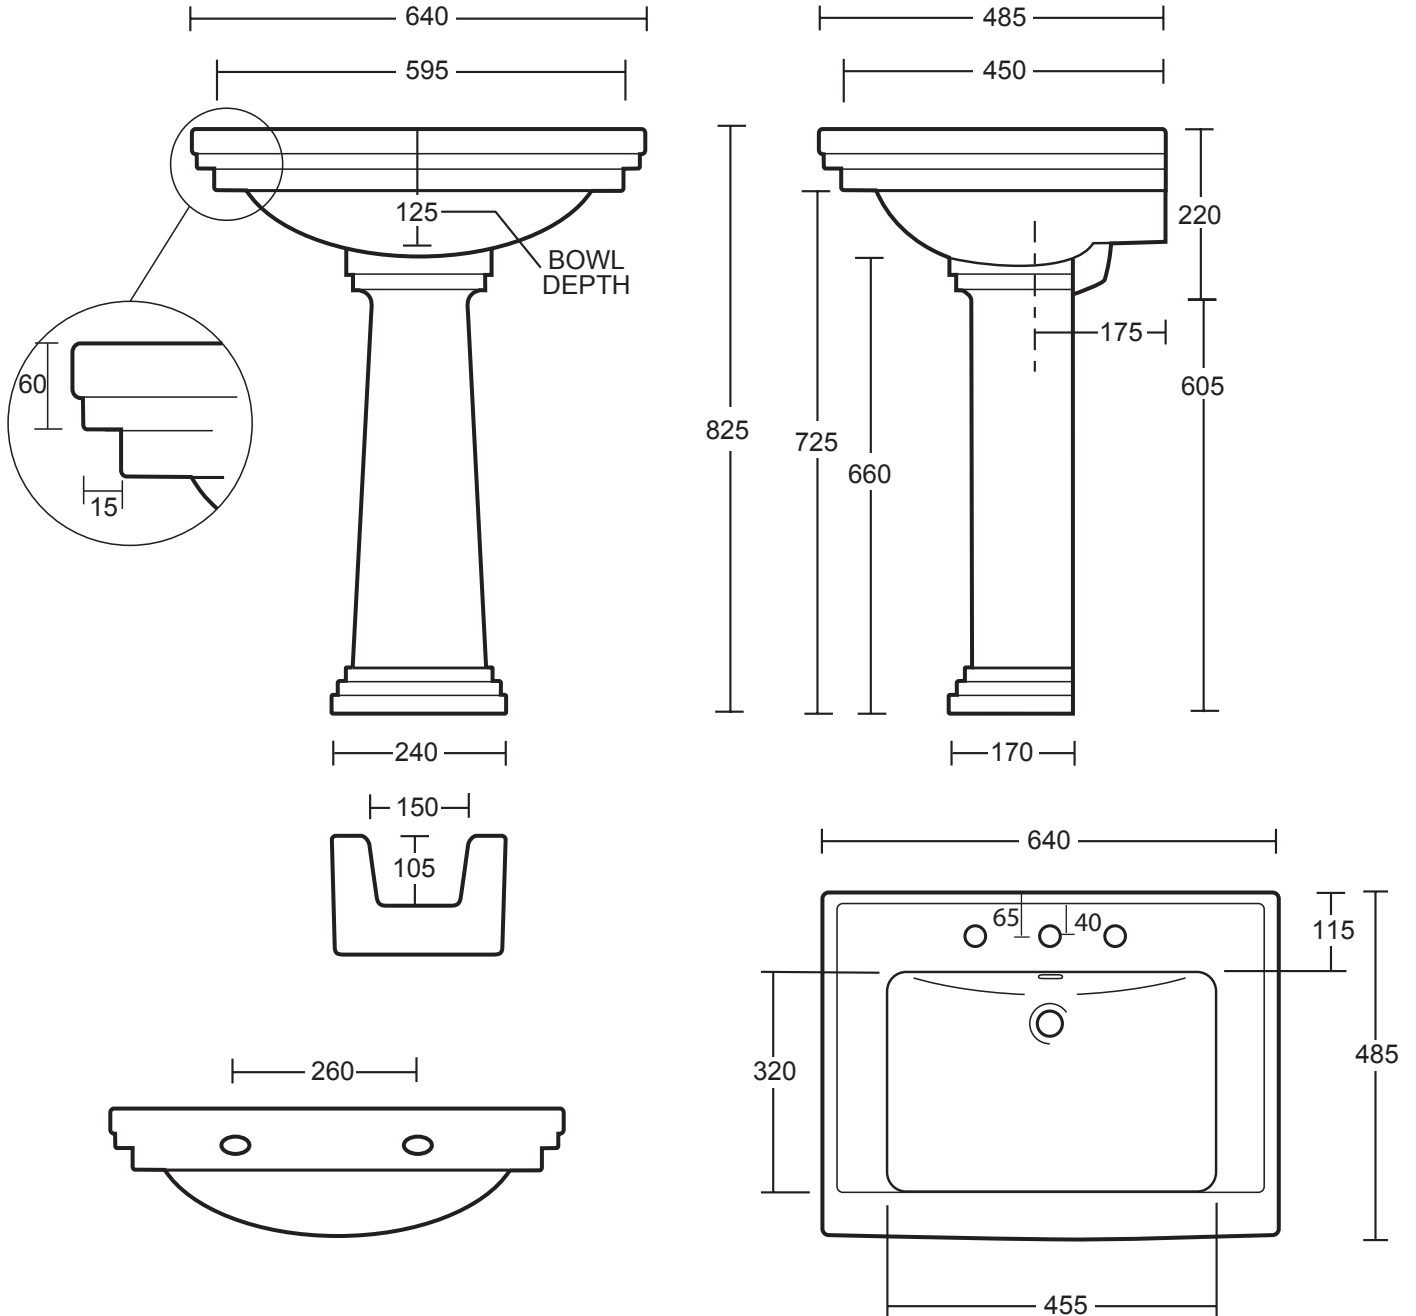

Ceramic Collection

Astoria Deco	Large basin & Large Pedestal
--------------	------------------------------

We recommend that all products are purchased with the assistance of a specialist bathroom retailer and always installed by an experienced installer who is a member of a recognized association. All sizes quoted are nominal: items may vary by plus or minus 2% against the figures quoted. When planning installations where dimensions are critical, it is essential that the space allowed for individual items is physically checked. Imperial Bathrooms can not be held liable for any costs associated with items not fitting in any given area. The contents of this statement are based on information correct at the time of publication. We reserve the right to make alterations and changes in product characteristics, fixing, packaging, operation etc at any time without notice.