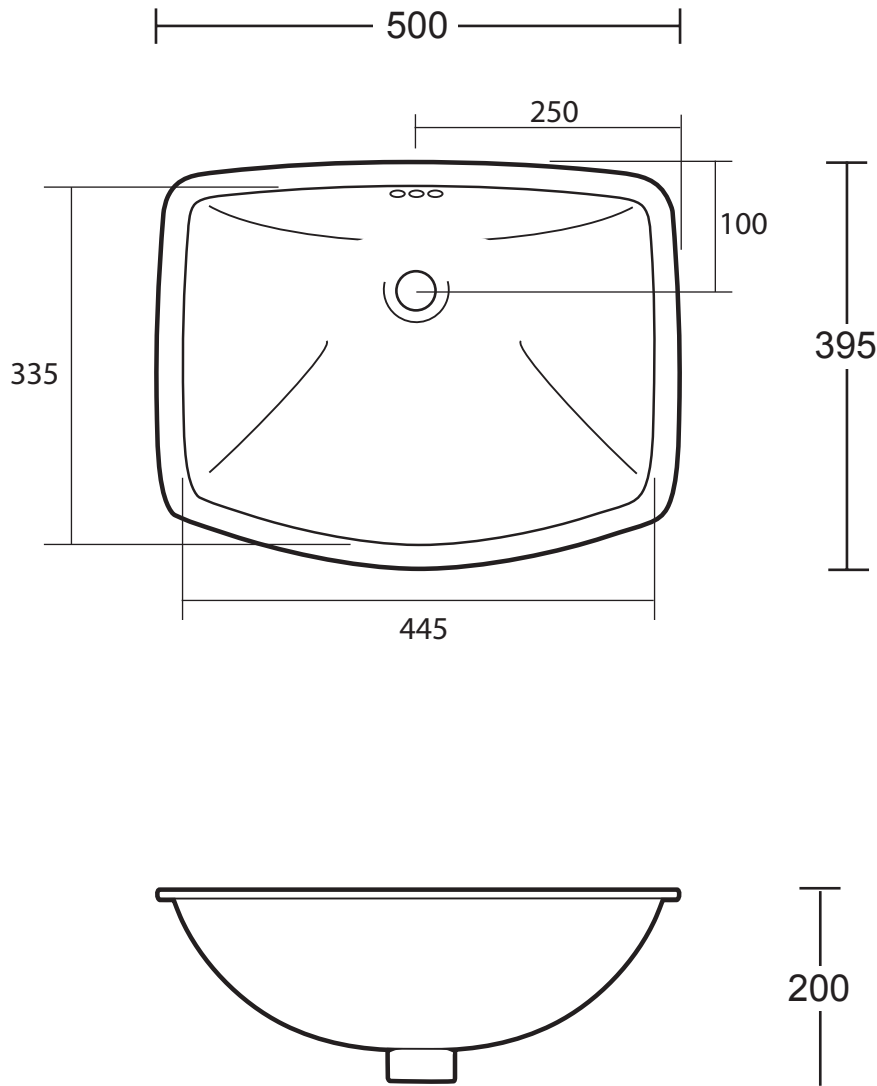

Ceramic Collection	
Westminster	Underslung basin

Cut-out template and fixing clips included

We recommend that all products are purchased with the assistance of a specialist bathroom retailer and always installed by an experienced installer who is a member of a recognized association. All sizes quoted are nominal: items may vary by plus or minus 2% against the figures quoted. When planning installations where dimensions are critical, it is essential that the space allowed for individual items is physically checked. Imperial Bathrooms can not be held liable for any costs associated with items not fitting in any given area. The contents of this statement are based on information correct at the time of publication. We reserve the right to make alterations and changes in product characteristics, fixing, packaging, operation etc at any time without notice.